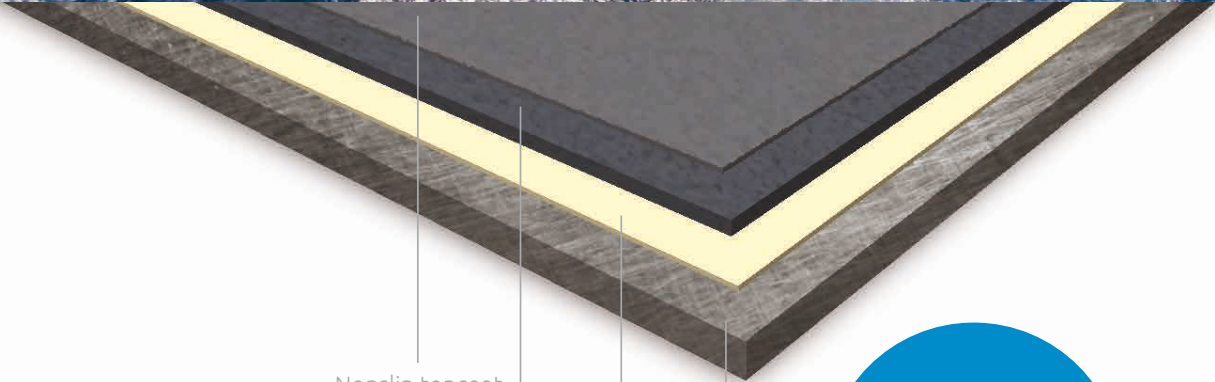

# STRONG AND DURABLE NAVY DECK

- **IMO-CERTIFIED**
- **SEAMLESS**
- **SAFE TO USE**
- **HIGH MECHANICAL DURABILITY**
- **UV- AND WEATHER-RESISTANT**
- **EXTREMELY WEAR-RESISTANT**

Nonslip topcoat  
Poured layer  
Primer  
Foundation

**CAN  
WITHSTAND  
THE ELEMENTS**

This system is specially designed for the Navy and meets the strictest requirements within this segment. The Navy Deck system is highly wear-resistant, shockproof and weather-resistant, and is IMO-certified. Can be used on all outside decks and helipads.